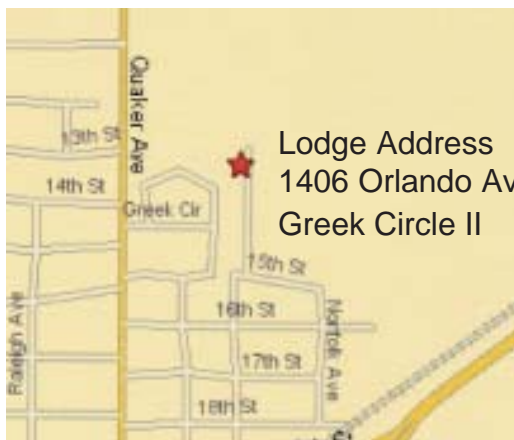

Lodge Address
1406 Orlando Avenue
Greek Circle II

Friday, Oct 10th

Golf Tournament 7 a.m.
Campus Tour 1:30 p.m.
Lodge Reception 6 p.m.
Dedication Dinner 7 p.m.

Saturday, Oct 11th

Lodge Lunch Cookout Noon
Pre-Game Reception 4 p.m.
Evening Social after the game

Remember to Register for the