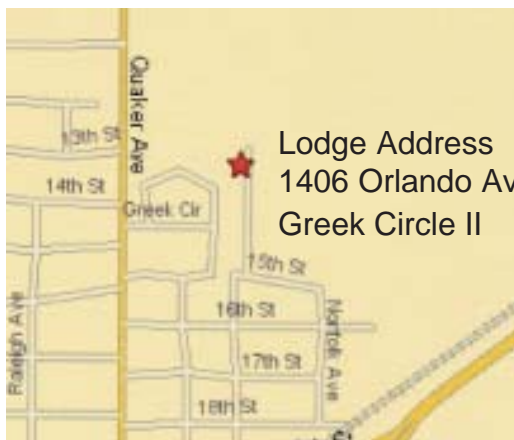

Lodge Address
1406 Orlando Avenue
Greek Circle II

Friday, Oct 10th

Golf Tournament 7 a.m.
Campus Tour 1:30 p.m.
Lodge Reception 6 p.m.
Dedication Dinner 7 p.m.

Saturday, Oct 11th

Lodge Lunch Cookout Noon
Pre-Game Reception 4 p.m.
Evening Social after the game